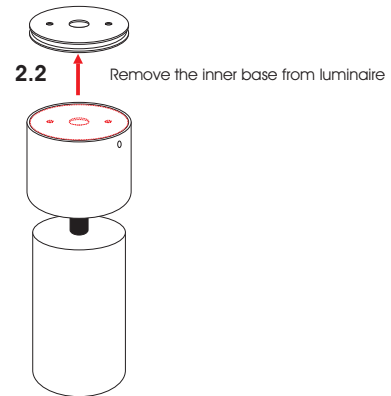

REFORM 52 SURFACE SPOT (With Driver)

Installation Manual

1

Attention

Before any maintenance switch off the main power.

2

3

4