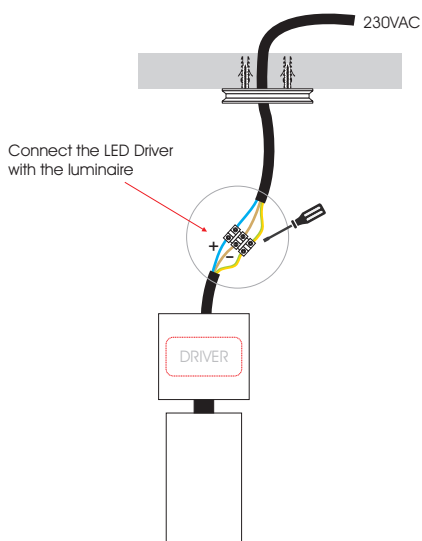

REFORM 52 SURFACE SPOT (With Driver)

Installation Manual

1

Attention

Before any maintenance switch off the main power.

2

3

4