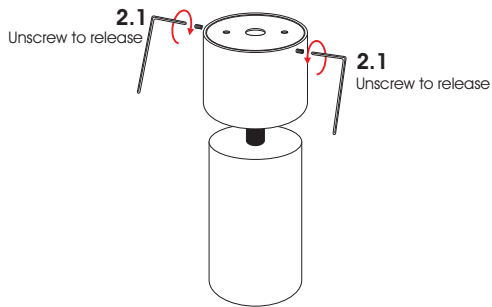

REFORM 52 SURFACE SPOT (With Driver)

Installation Manual

1

Attention

Before any maintenance switch off the main power.

2

3

4