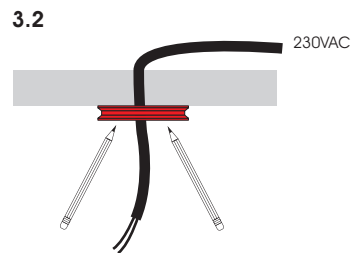

REFORM 52 SURFACE SPOT (With Driver)

Installation Manual

1

Attention

Before any maintenance switch off the main power.

2

3

4