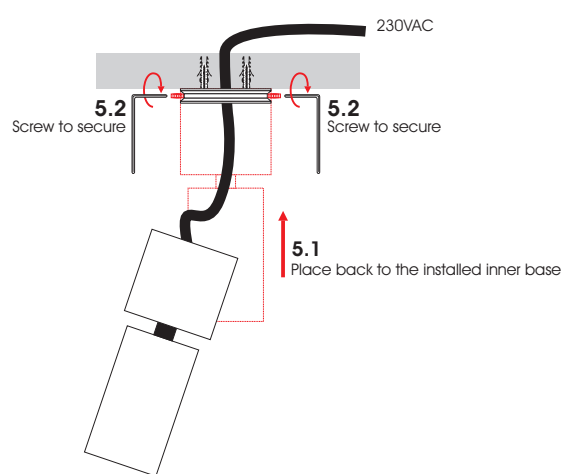

REFORM 52 SURFACE SPOT (With Driver)

Installation Manual

1

Attention

Before any maintenance switch off the main power.

2

3

4

5

6