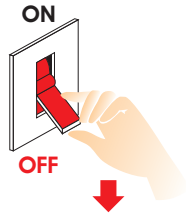

REFORM 52 SURFACE SPOT (With Driver)

Installation Manual

1

Attention

Before any maintenance switch off the main power.

2

3

4