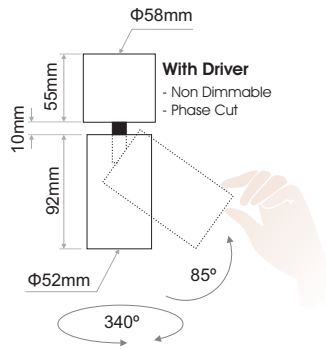

REFORM 52 SURFACE SPOT (With Driver)

Installation Manual

1

Attention

Before any maintenance switch off the main power.

2

3

4