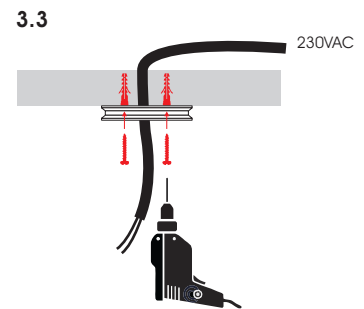

REFORM 52 SURFACE SPOT (With Driver)

Installation Manual

1

Attention

Before any maintenance switch off the main power.

2

3

4